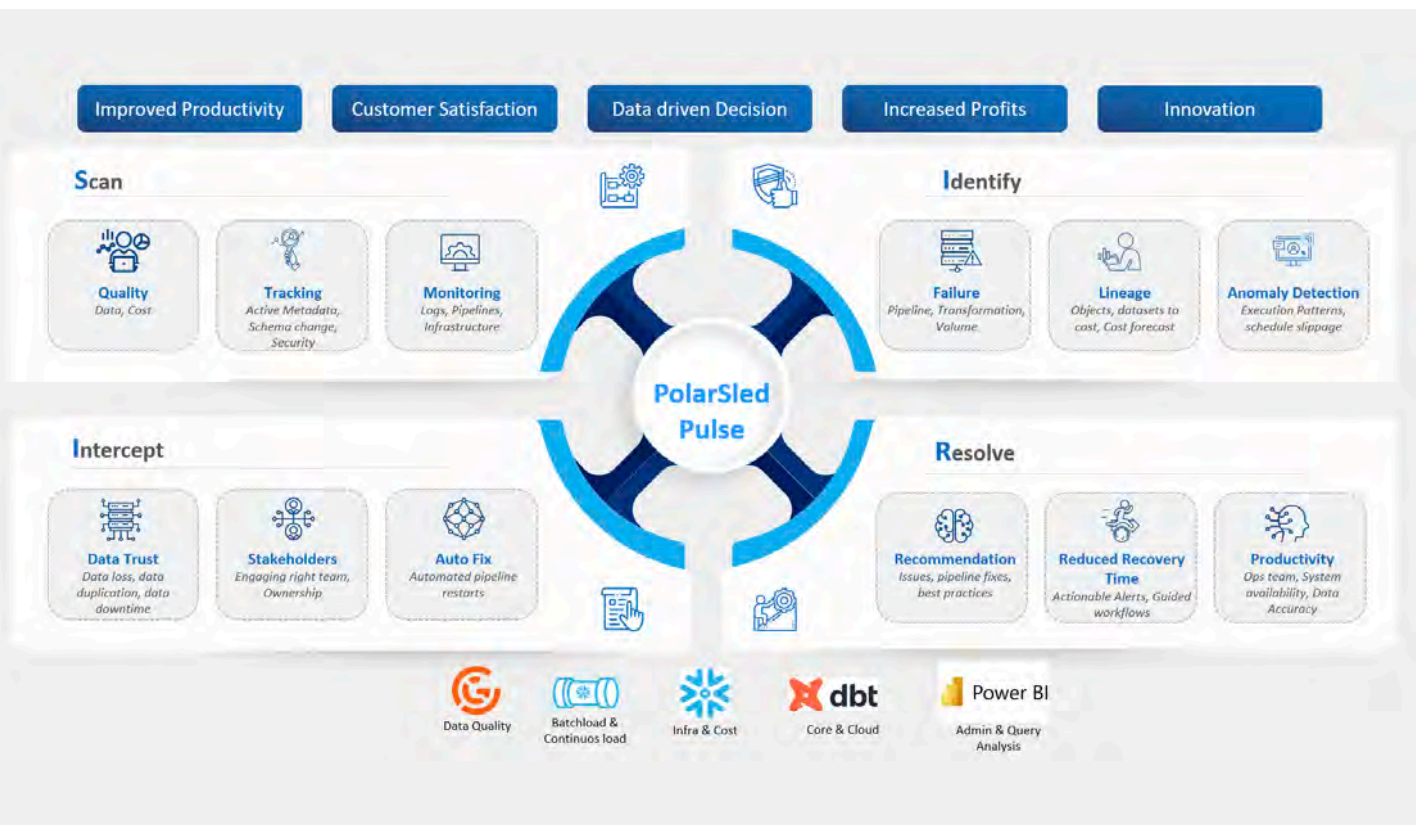

POLARSLED Pulse

Monitor and enhance data quality and performance, enabling rapid issue detection and reliable data-driven decisions.

PolarSled Pulse can measure, monitor, and understand the quality, performance, and behavior of data in a system or pipeline. It allows organizations to detect and troubleshoot issues quickly, improve data quality, and ensure that data-driven decisions are based on trustworthy information. The solution is built on the ELK stack along with Airflow.

Target Group

Data Engineers, Data Analysts and Data Scientists, Business Stakeholders, Data Governance team.

Why PolarSled Evolve?

The tool that automates the migration of Snowflake SQL scripts to dbt™ models is the first of its kind. Experience faster project development, improved data accuracy and quality, scalable data pipelines for future growth, and increased team collaboration.

Key benefits

Improved data quality

Faster issue detection and resolution

Enhanced performance and efficiency

Better decision-making

Case Studies/Value Prop

It provides an E2E observability of the data platform from ingestion to consumption besides being customizable based on the needs.

Features

A set of dashboards to track the complete E2E pipeline overview from ingestion to transformation and consumption in the reporting layer. Here is a high-level overview of the tools supported.

- **Cost Observability:** Org View and Account View
- **Ingestion Pipeline:**
 - Continuous DLH with Cost
 - Batch data Load History
 - Live Load Status
- **Transformation Pipeline:**
 - Airflow DBT
 - DBT Cloud
 - Snowflake Stored Procedures
- **Analytical Dashboard – PowerBI**
- **Data Quality**