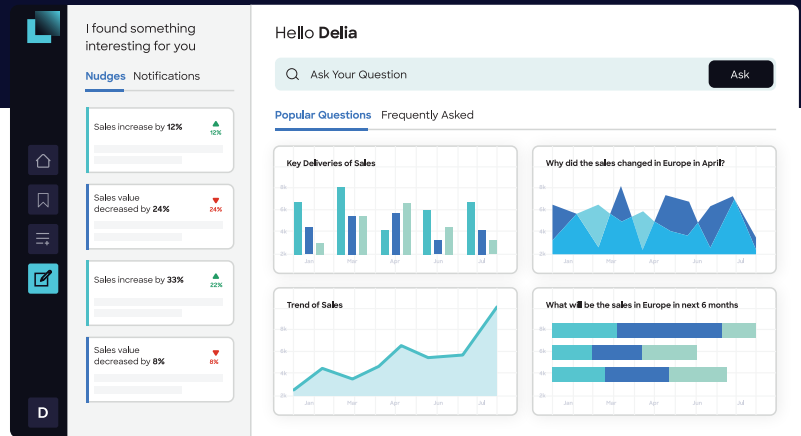

Lumin brings the best of cloud and augmented analytics technology to illuminate limitless business opportunities for enterprises.

Decision intelligence on the world's largest cloud

Ask business-critical questions and get rapid insights

Manage millions of queries in real-time with minimum latency and maximum speed on your AWS cloud data in seconds

Go beyond insights to reveal “why” and “what if”-

Get trend diagnosis, illuminate hidden causes, and predict future scenarios in plain English in an instant

Say goodbye to long turnaround times for set up or deployment

Easily connect to Amazon RDS and Redshift, set up, and launch your solutions on the cloud, without hassle.

Customers' Speak

- “Propelled the Decision Intelligence agenda with superior analytics capabilities”
- “Provides data story telling the way it is meant to be”
- “Unmatched user-experience makes insights jump off the page!”
- “Great Diagnostic and Analytical tool, that can manage real time”