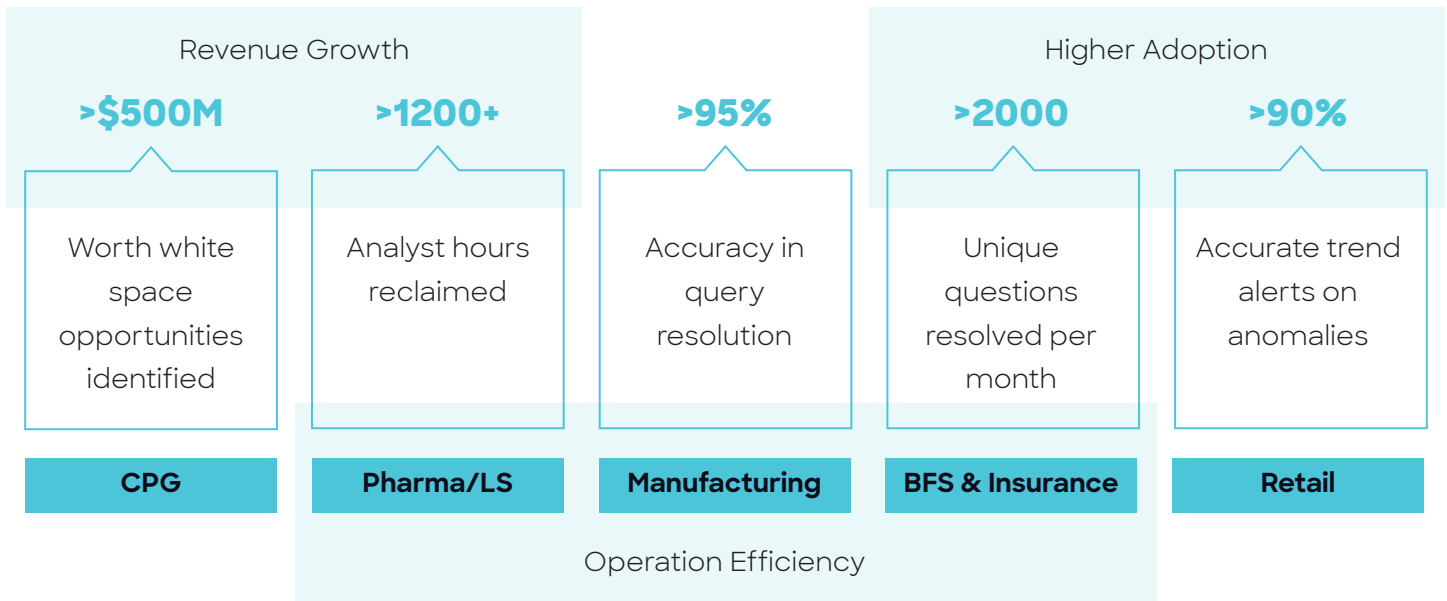

Manage millions of queries in real-time with minimum latency and maximum speed on your AWS cloud data in seconds

Go beyond insights to reveal “why” and “what if”-

Get trend diagnosis, illuminate hidden causes, and predict future scenarios in plain English in an instant

Say goodbye to long turnaround times for set up or deployment

Easily connect to Amazon RDS and Redshift, set up, and launch your solutions on the cloud, without hassle.

Customers' Speak

- “Propelled the Decision Intelligence agenda with superior analytics capabilities”
- “Provides data story telling the way it is meant to be”
- “Unmatched user-experience makes insights jump off the page!”
- “Great Diagnostic and Analytical tool, that can manage real time”

Lumin delivers limitless impact

Lumin is now on AWS Marketplace

Automatically spin up and spin down AWS compute resources with ease.

Pay for what you need when you need it with flexible pricing options.

Sign up for a free PoC today!