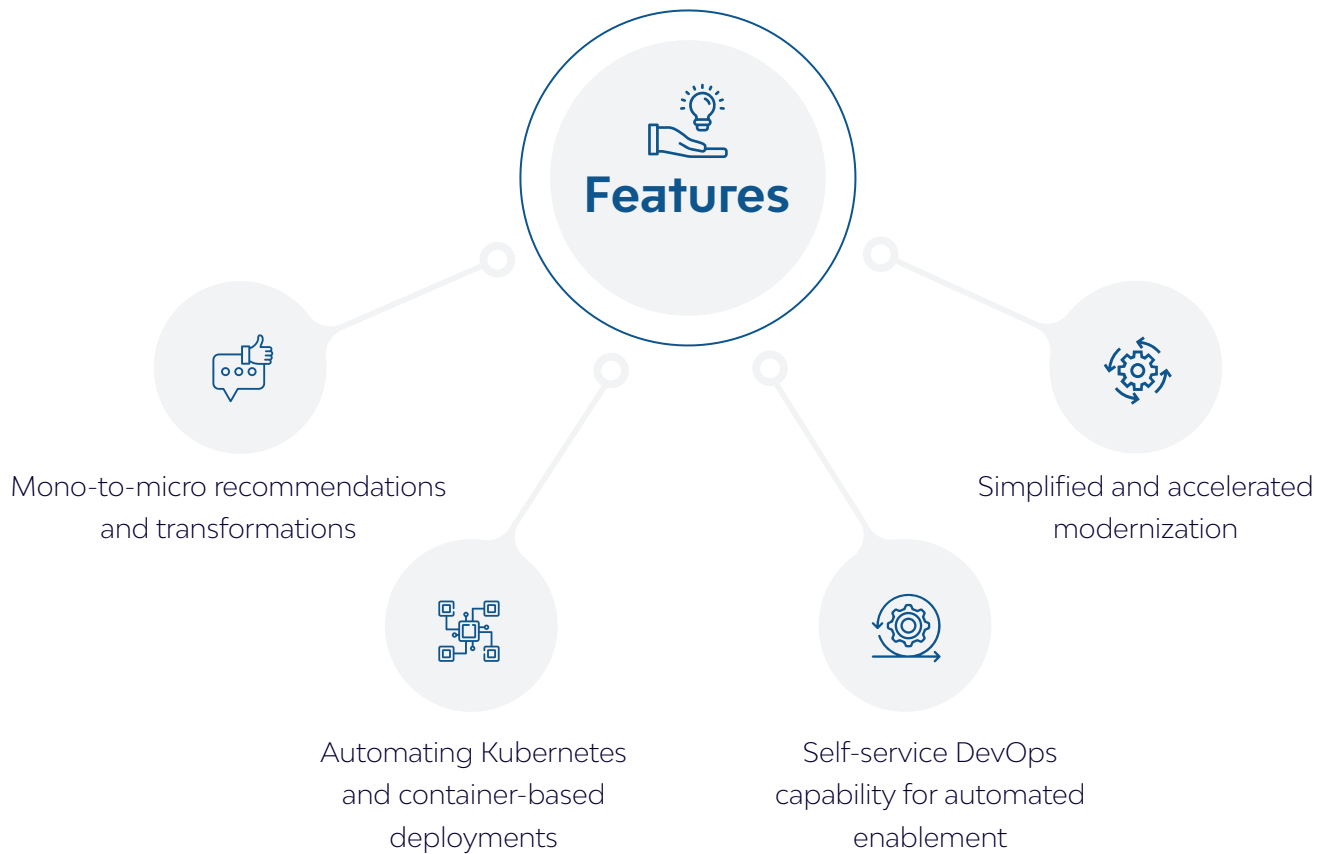

Accelerated Modernization Journey

Infinity's Modernization Kit provides assessment strategies for effective cloud migration and modernization that will enable enterprises to have a clear vision and roadmap for agile, highly available, scalable, and performable cloud implementations. The kit additionally enables the acceleration of application transformations such as mono-to-micro, containerization, and Kubernetes as part of the cloud modernization journey.

Kubernetes service provider accredited by CNCF

Infinity Modernization kit enables acceleration of application modernization on cloud and provides complete visibility of the cloud modernization journey.